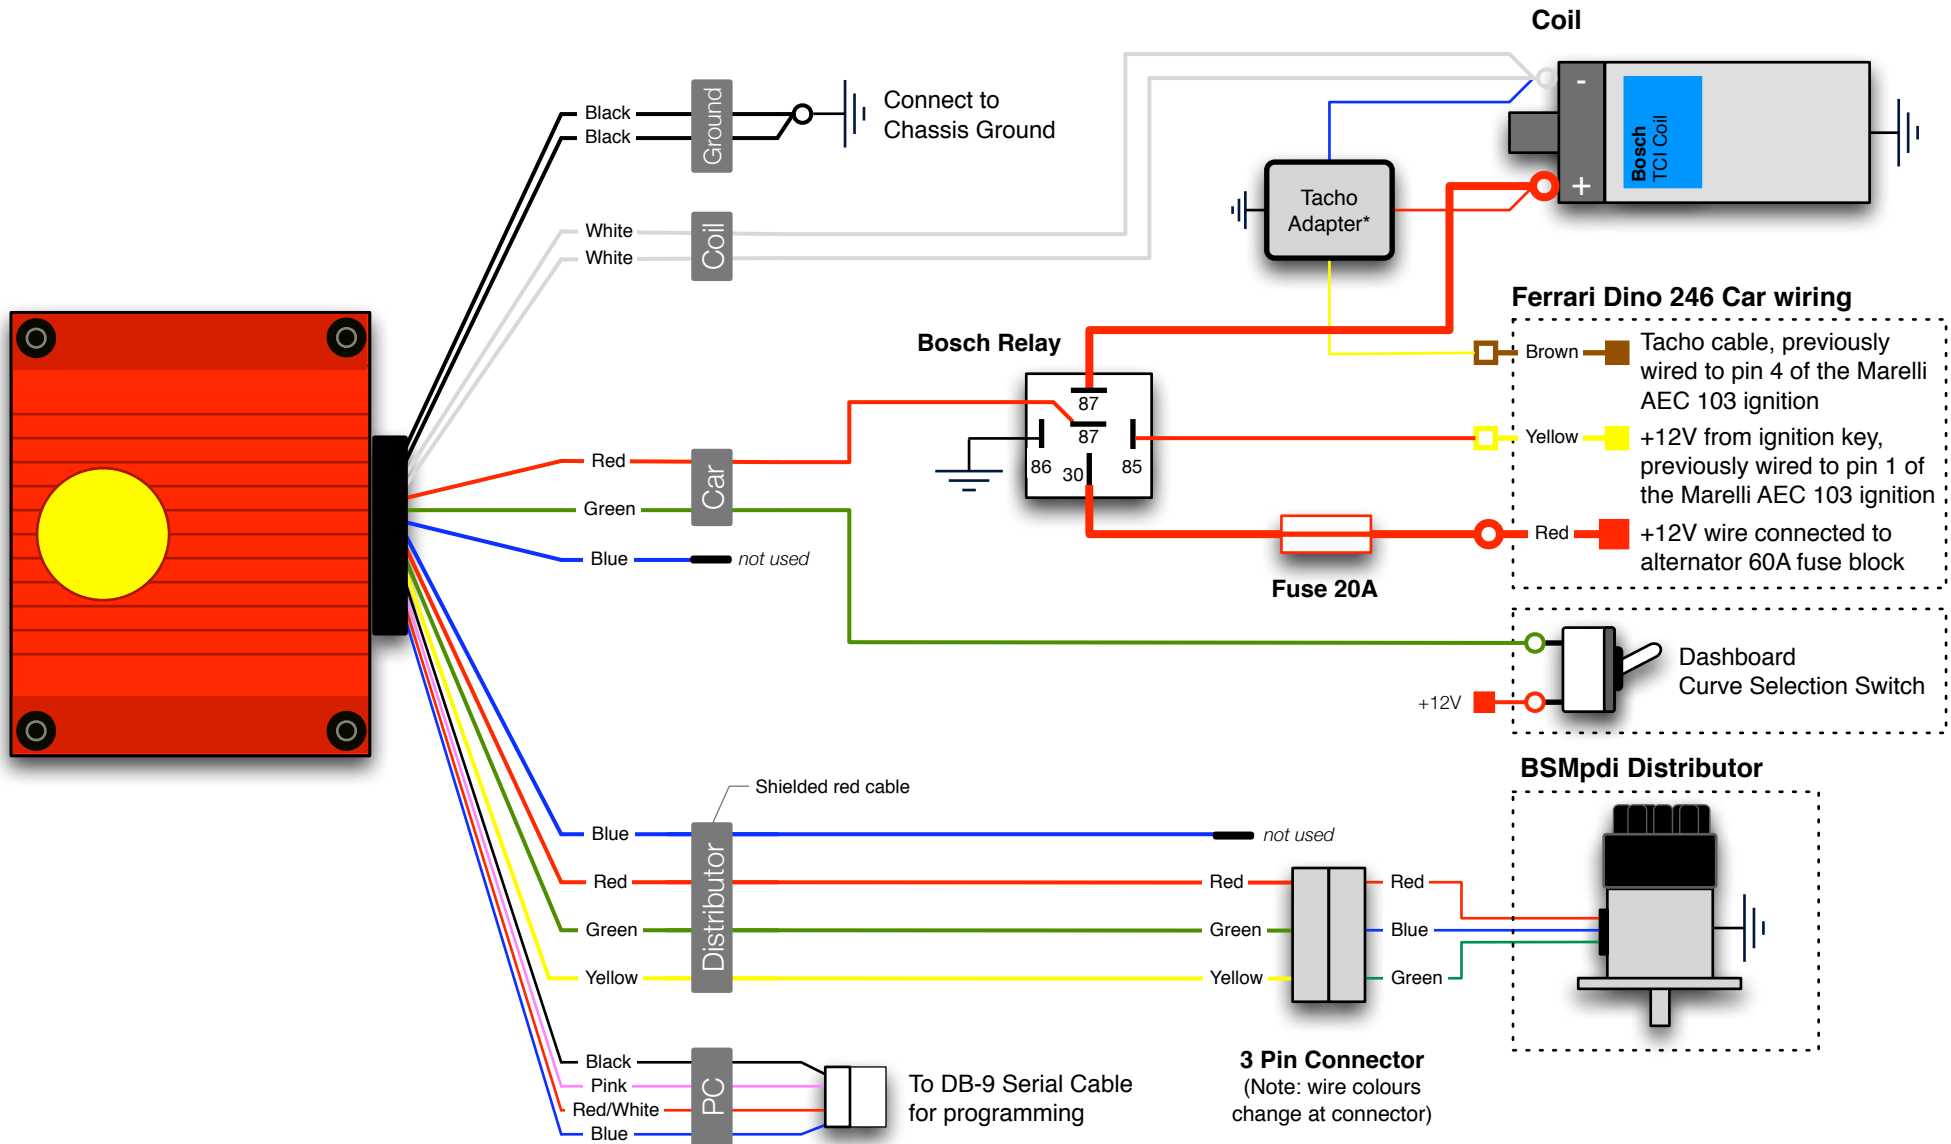

Black Stallion BSMpdi Ignition Wiring for the Ferrari Dino 246 GT/GTS

V 1.2 info@dinoplex.org 09/2009, www.dinoplex.org

* Blue: from coil (-), Yellow: to Tach, Red: +12V, Black: Ground